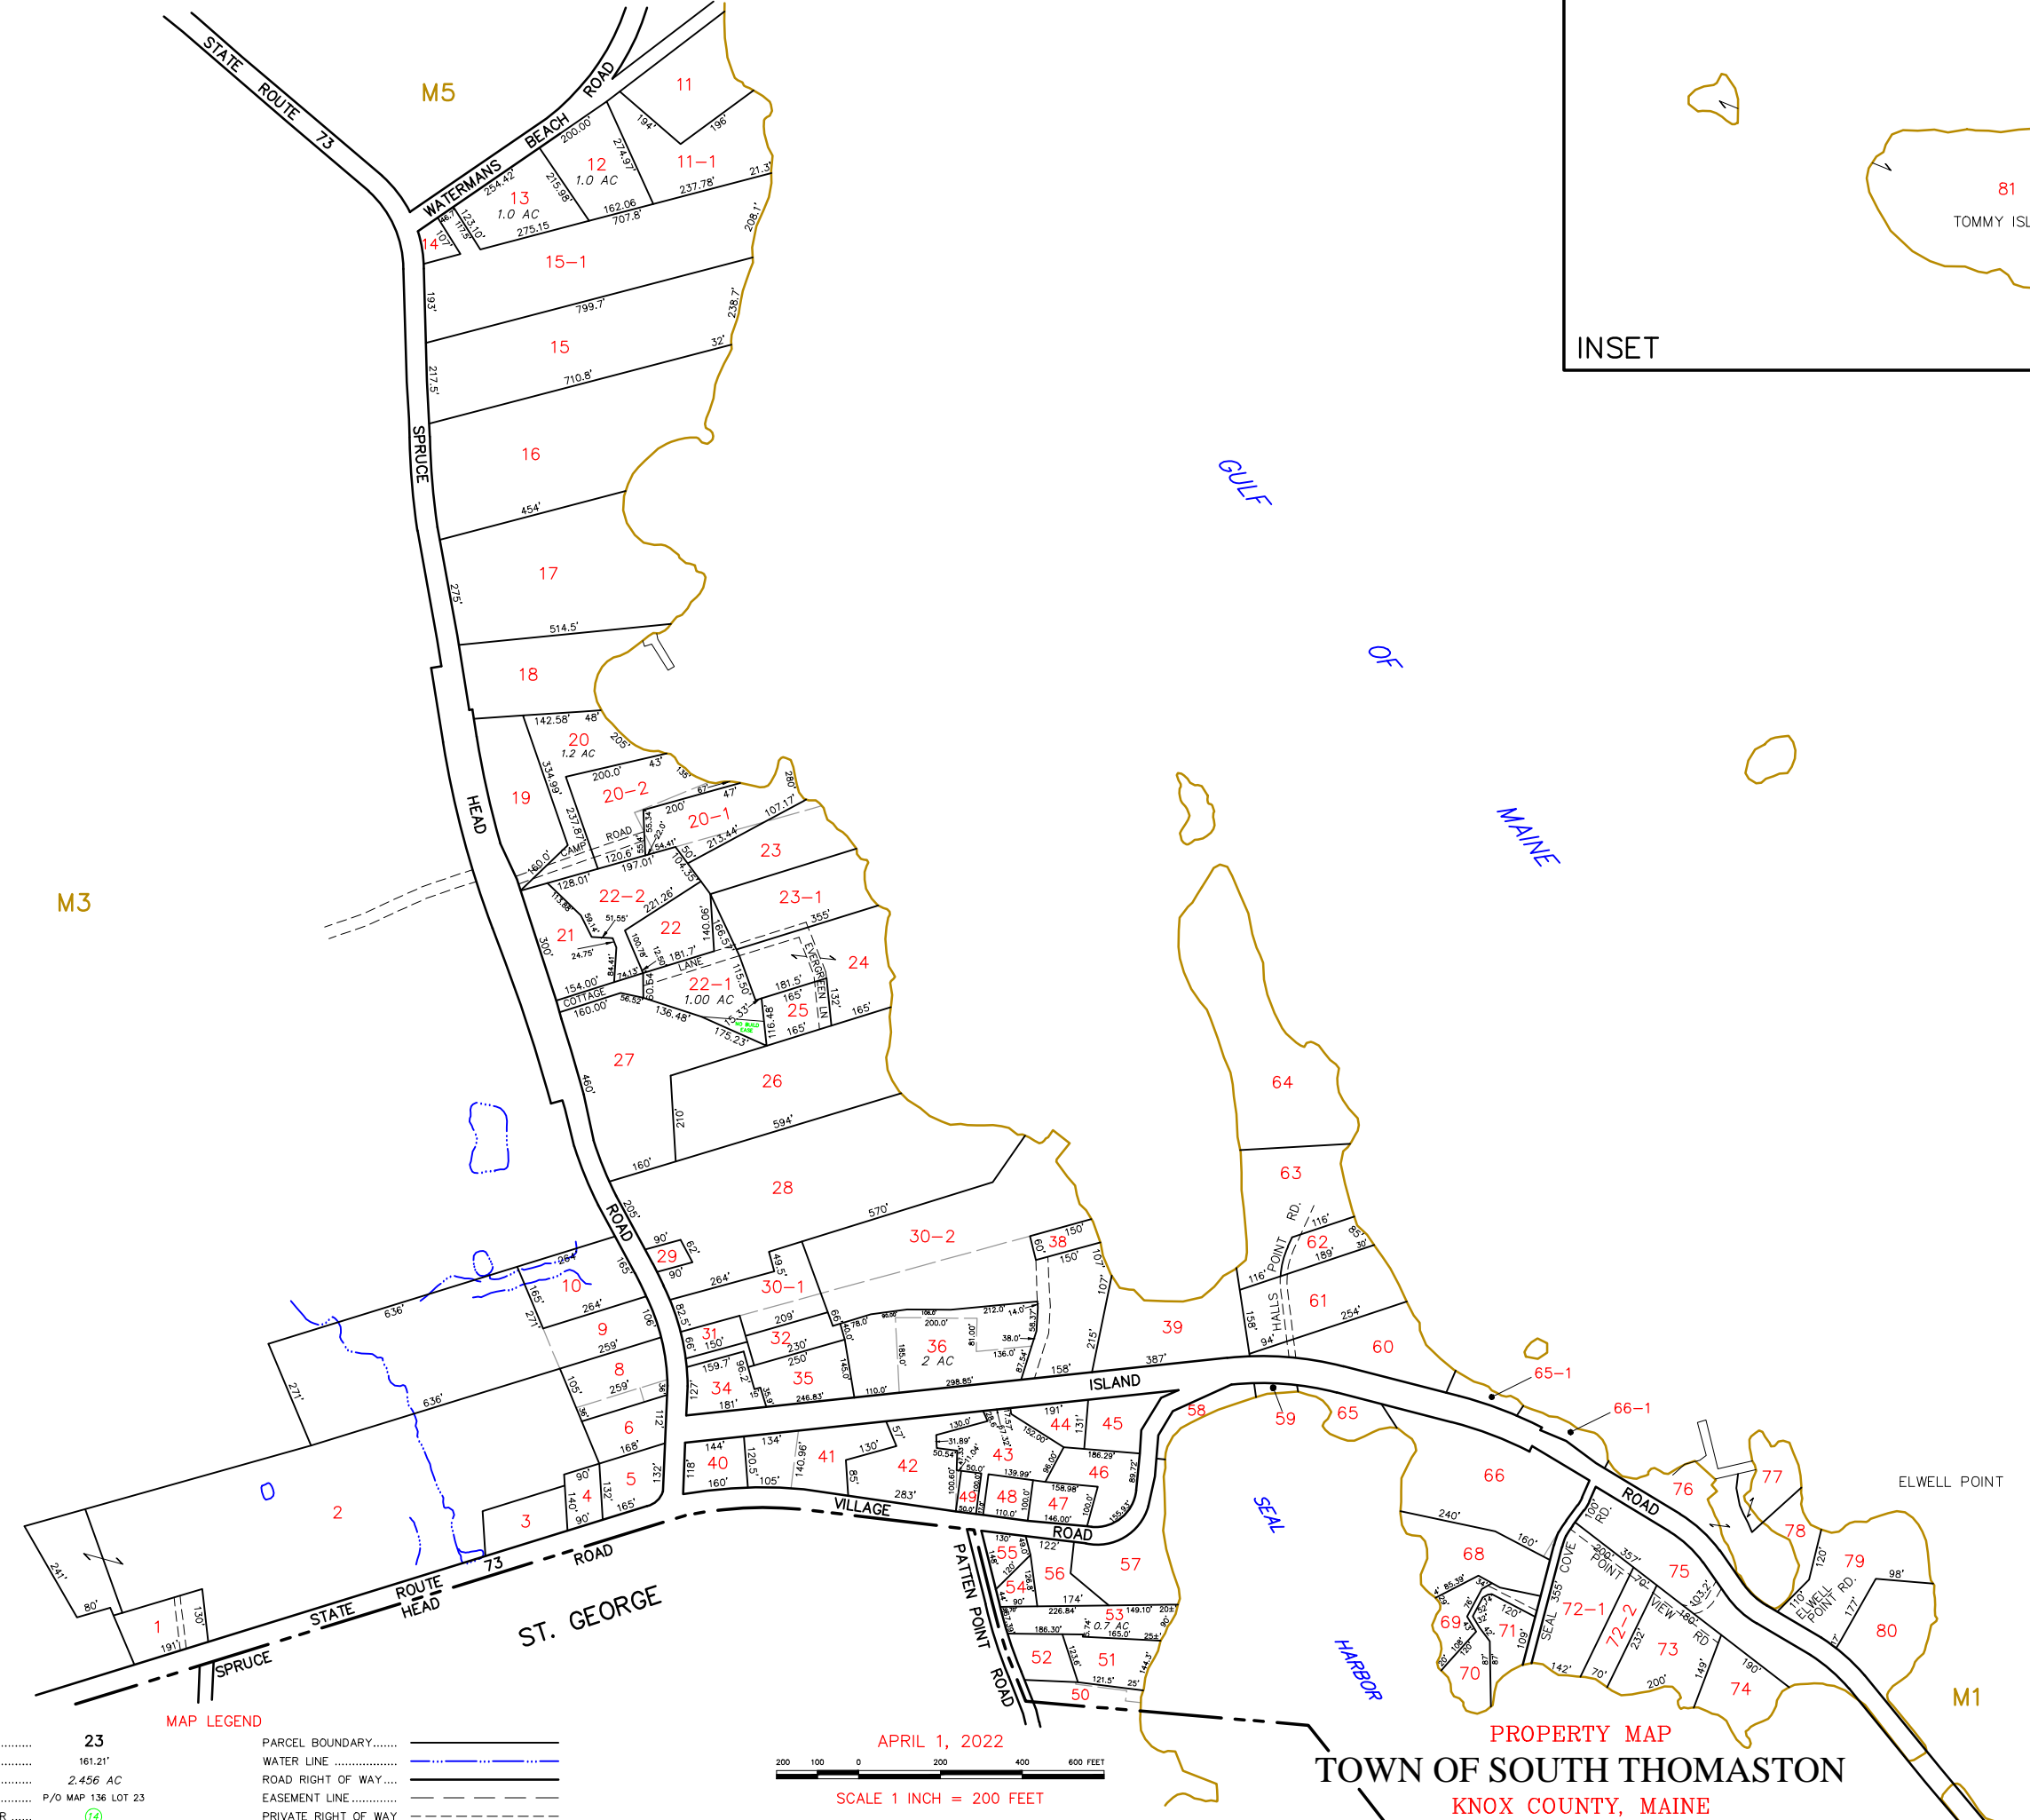

INSET

TOWN OF SOUTH THOMASTON
 125 SPRUCE HEAD RD, PO BOX 147
 SOUTH THOMASTON, ME 04858

PREPARED BY:
 AERIAL SURVEY AND PHOTO, INC.
 546 AIRPORT ROAD PO BOX 659
 NORRIDGEWOCK, MAINE 04957
 TEL: 207 634-2006
 FAX 207 634-2008

THIS MAP IS FOR ASSESSMENT PURPOSES ONLY
 AND IS NOT INTENDED FOR PROPERTY CONVEYANCE
 OR LEGAL DESCRIPTION.

MAINE STATE PLANE COORDINATE GRID
 EAST ZONE; NAD 1983; US FEET
 BASEMAP SOURCE: STATE OF MAINE SPRING 2004
 DIGITAL ORTHOPHOTOGRAPHY
 MAP DIGITIZATION AND RECOMPILATION
 BY AERIAL SURVEY AND PHOTO, INC.

PARCEL NUMBER	23
PARCEL DIMENSION	161.21'
PARCEL AREA	2.456 AC
MATCH LABEL	P/O MAP 136 LOT 23
SUBDIVISION LOT NUMBER	174

MAP LEGEND

PARCEL BOUNDARY.....	—————
WATER LINE	~~~~~
ROAD RIGHT OF WAY.....	—————
EASEMENT LINE.....	—————
PRIVATE RIGHT OF WAY	—————

PROPERTY MAP
 TOWN OF SOUTH THOMASTON
 KNOX COUNTY, MAINE