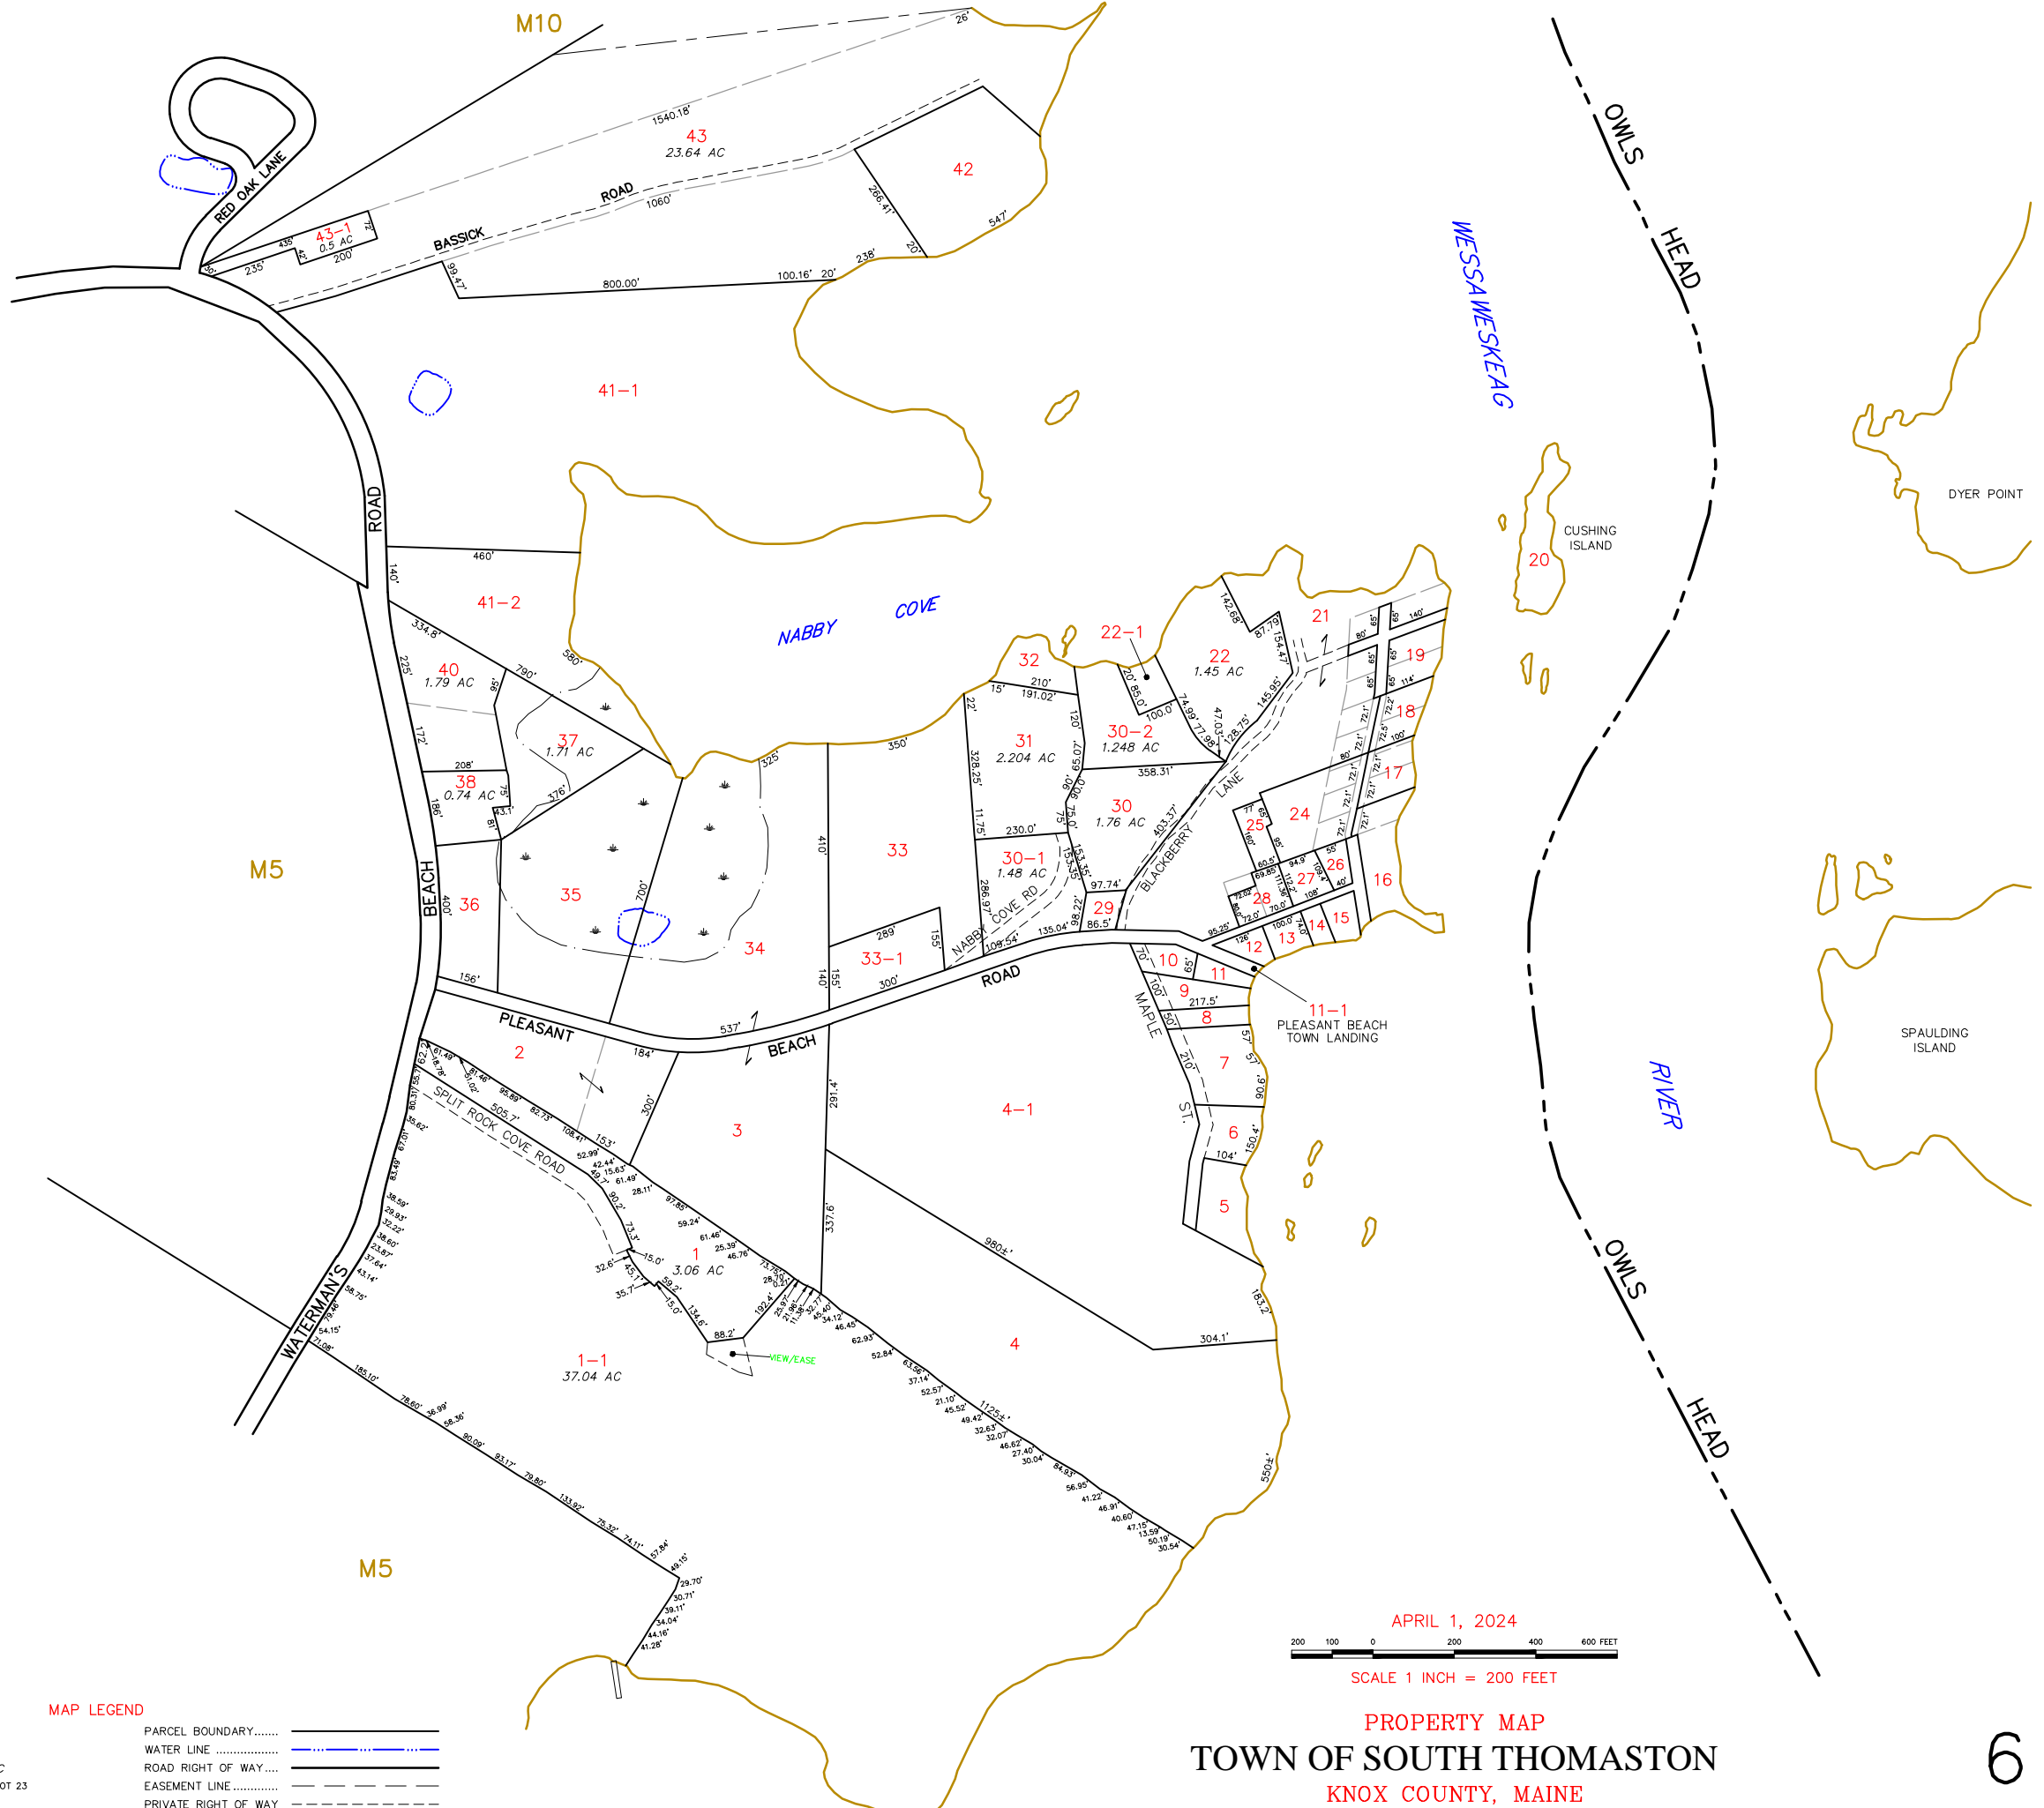

NOTES:

THIS MAP IS FOR ASSESSMENT PURPOSES ONLY
AND IS NOT INTENDED FOR PROPERTY CONVEYANCE
OR LEGAL DESCRIPTION.

MAINE STATE PLANE COORDINATE GRID
EAST ZONE; NAD 1983; US FEET
BASEMAP SOURCE: STATE OF MAINE SPRING 2004
DIGITAL ORTHOPHOTOGRAPHY
MAP DIGITIZATION AND RECOMPILATION
BY AERIAL SURVEY AND PHOTO, INC.

PARCEL NUMBER 23
PARCEL DIMENSION 161.21'
PARCEL AREA 2.456 AC
MATCH LABEL P/O MAP 136 LOT 23
SUBDIVISION LOT NUMBER 12

MAP LEGEND

PARCEL BOUNDARY.....
WATER LINE
ROAD RIGHT OF WAY.....
EASEMENT LINE.....
PRIVATE RIGHT OF WAY.....

PROPERTY MAP
TOWN OF SOUTH THOMASTON
KNOX COUNTY, MAINE